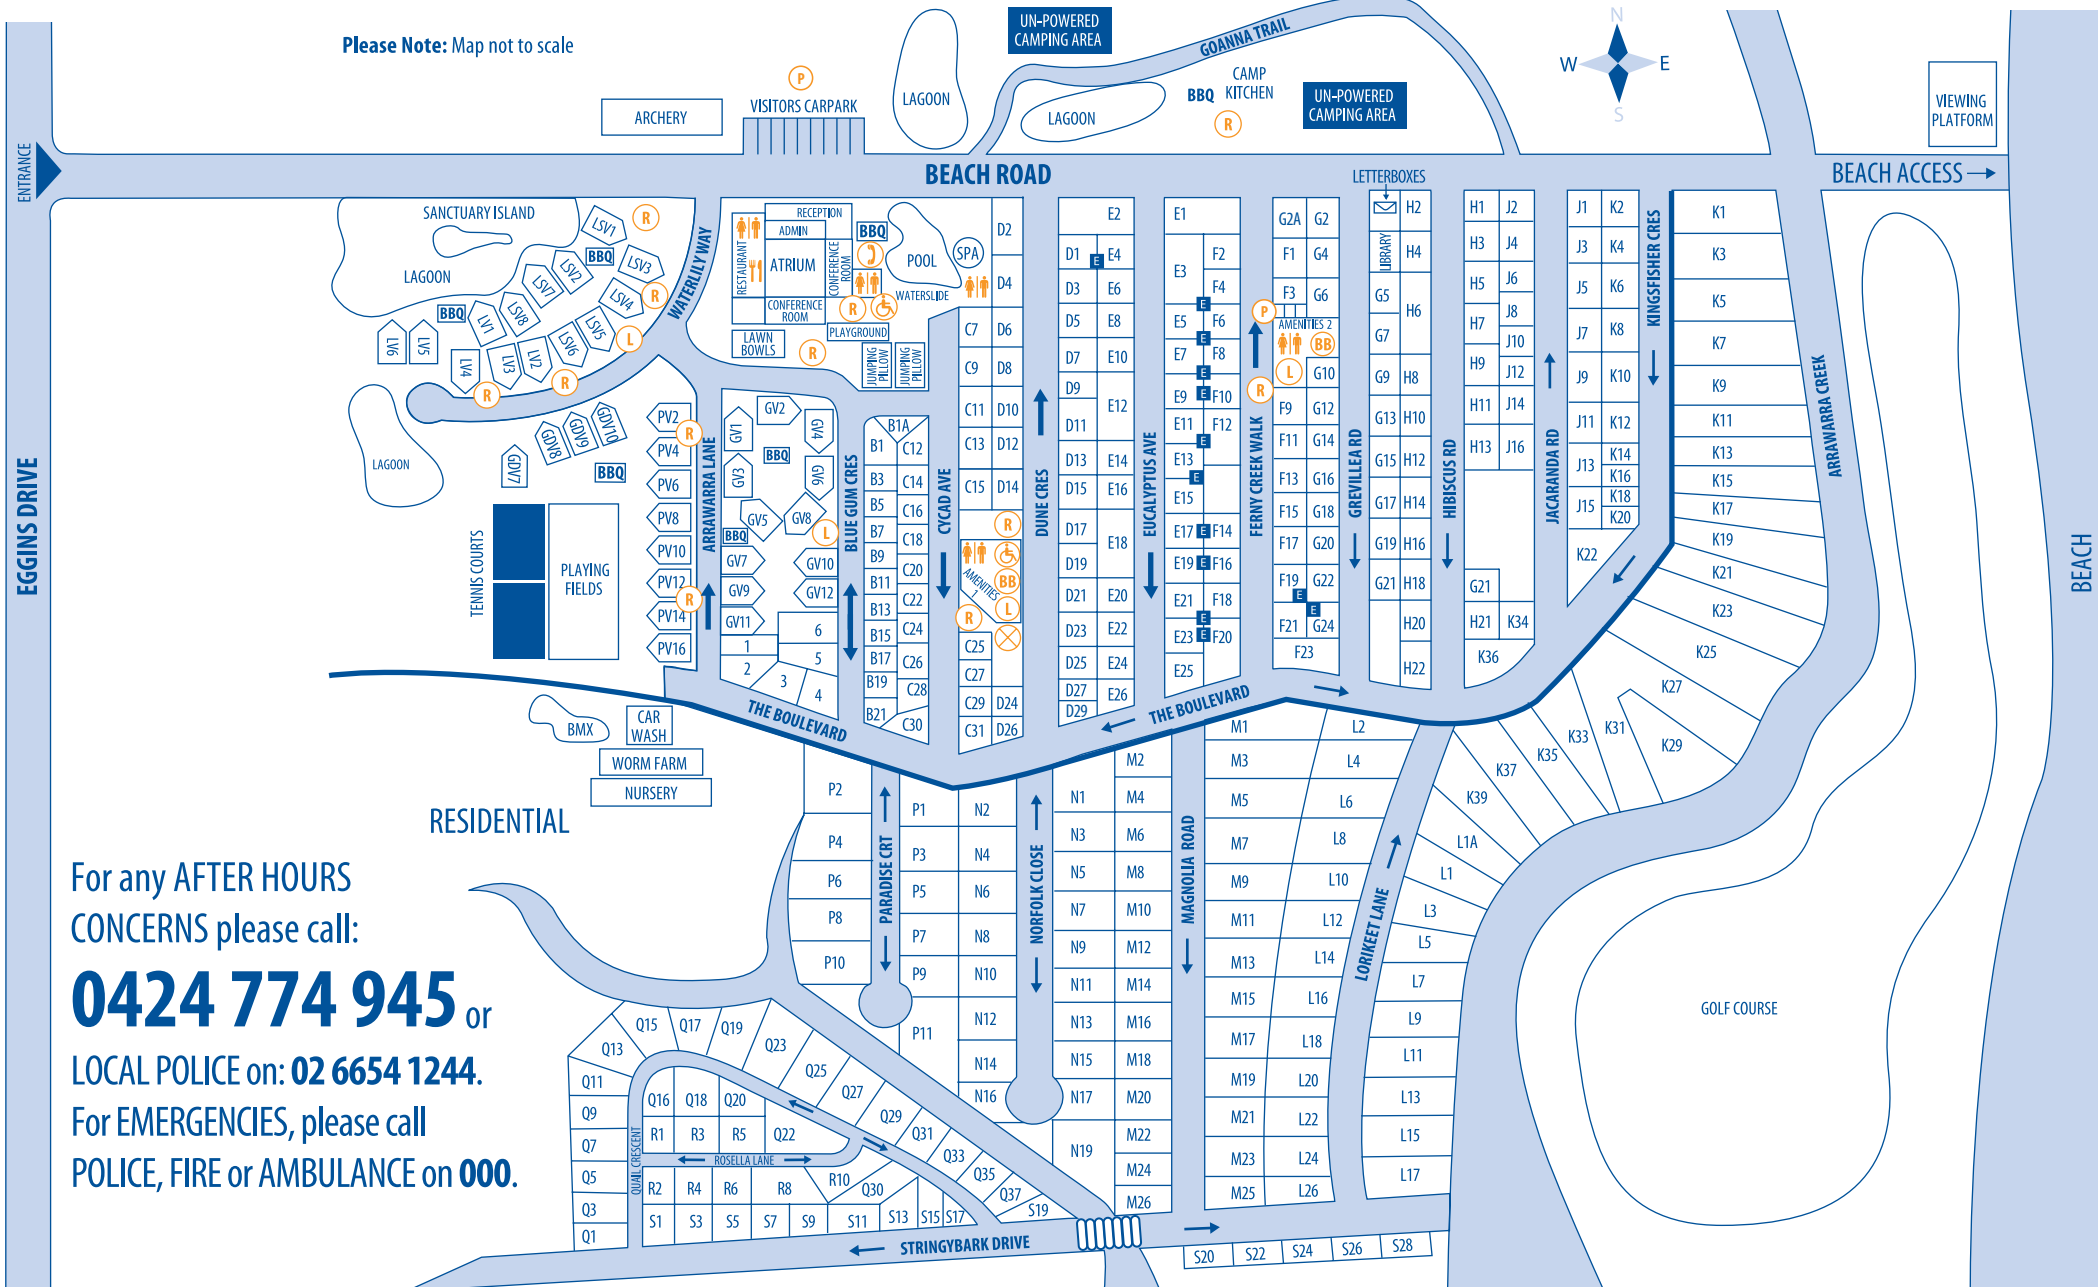

Darlington Beach Holiday Park

Please Note: Map not to scale

For any AFTER HOURS CONCERNS please call:

0424 774 945 or

LOCAL POLICE on: **02 6654 1244**.

For EMERGENCIES, please call

POLICE, FIRE or AMBULANCE on **000**.

LEGEND: **E** - ENSUITE **AM** or **AMENITIES** **BB** - BABY BATH **🍴** - RESTAURANT **I** - INTERNET KIOSK **L** - LAUNDRY **📞** - PUBLIC TELEPHONE **P** - PARKING **R** - RUBBISH BINS **X** - DUMP POINT **♿** - SPECIAL ACCESS SPEED LIMIT - 10KMS/HOUR